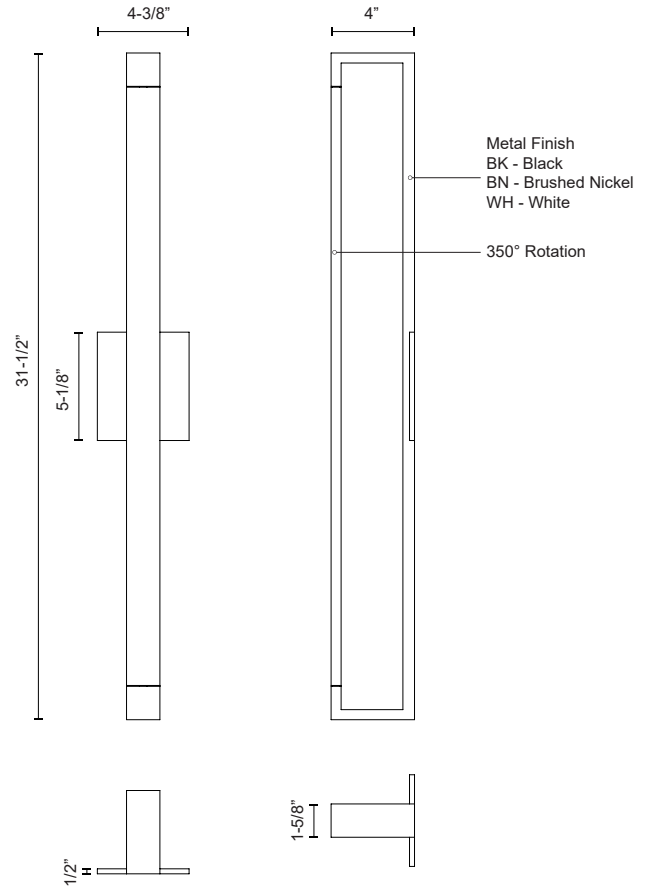

SWIVEL WS24332

WALL

PROJECT

SPECIFICATION DETAILS

Fixture Dimensions	W4-3/8" x H31-1/2" x E4"
Light Source	AC LED Module
Wattage	38W
Total Lumens	2890lm
Delivered Lumens	BK-2207lm; WH-2738lm*;
Voltage	120V
Color Temperature	3000K
CRI (Ra)	90CRI
Optional Color Temps	2700K - 5000K Available, Minimum Order Quantities Apply
LED Rated Life	50,000 hours
Dimming	100% - 10%, ELV Dimmer (Not Included)
Diffuser Details	Frosted acrylic diffuser
Location	Dry
Illumination Direction	Fontlight Illumination
Mounting Style	All Orientation; Wall;
Canopy Dimensions	W4-3/8" x H5-1/8" x E1/2"
Paint Finish	BK02; BN02; WH02;

* For custom options, consult factory for details.

* For warranty information, please visit www.kuzcolighting.com/warranty

DESCRIPTION

Rectangular machined aluminum heat-sink. Lightly textured powder-coat finish. Inset opal polymeric diffuser. Adjustable directional light with rotational arm. Custom options available.

KUZCO

CANADA: 19054 28TH AVENUE - SURREY, BC V3Z 6M3
USA: 3035 E. LONE MOUNTAIN ROAD - LAS VEGAS, NV 89081

WWW.KUZCOLIGHTING.COM

© 2019 KUZCO LIGHTING. ALL RIGHTS RESERVED.

COMMENT